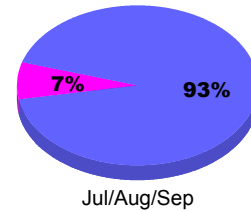

Membership Results
2012-2013

Membership
2011-2012

Month	Net Memb Goal	Actual New Memb	Actual Dropped Memb	Gain/Loss of Memb	Gain/Loss of Memb
Jul/Aug/Sep	50	68	-48	20	54
Totals	50	68	-48	20	54

Membership Results 2012-2013

Goal, New, Dropped, Gain/Loss

Comparison of Membership Gain/Loss

Current Year Compared to the Previous Year

Gender Comparison 2012-2013

Male Female