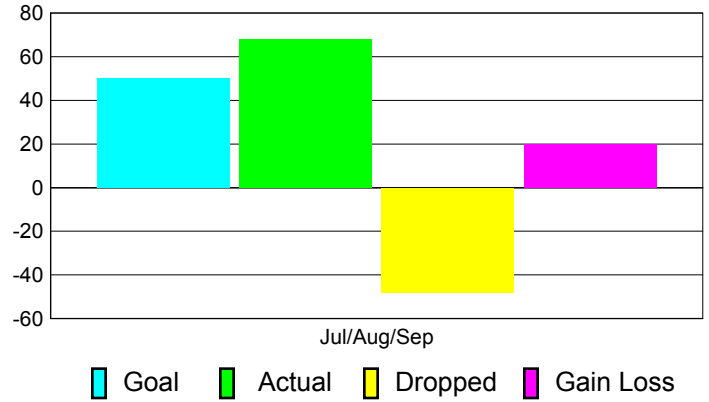

Membership Results 2012-2013

Goal, New, Dropped, Gain/Loss